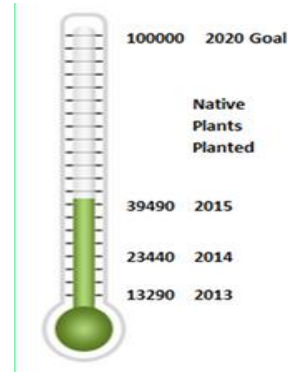

MANGAKOTUKUTUKU STREAM CARE GROUP

Newsletter # 10 – Sept 2015

Winter Planting Success!!

16,000+ plants in the ground this year at multiples sites, which was our biggest year by far due to large farm sites out by Collins Road and the use of contractors on large jobs – an amazing result and well on our way to our 2020 goal!!

For photos of planting days check out

www.facebook.com/Mangakotukutukustreamcaregroup

Peacocks Riparian Restoration Plan - our latest and biggest proposed project yet!! – Initial planning work is underway and a funding application has been lodged with the Waikato River Authority and the Waikato Regional Council to undertake weed control, fence and plant headwater streams in the Peacocks catchment. This project has been sized to be attractive to funding agencies (hopefully) and realistic for implementation over 3 years – it will only cover the top 50% of the catchment at this stage and is subject to funding approval and landowner agreements. Expenditure is proposed at up to \$70-80k/year (including landowner's contribution) with a total project cost of approx. \$230k.